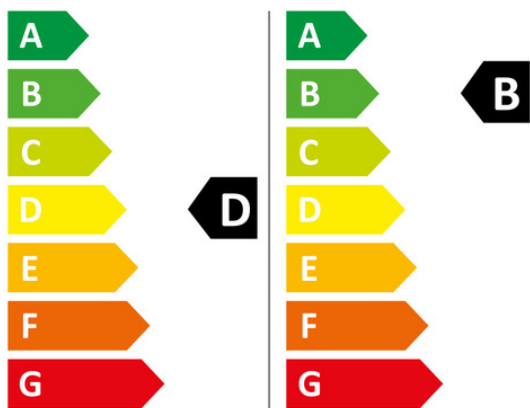

307 kWh/100⁺

55 kWh/100⁺

6,0 kg  8,0 kg

65 L  48 L

9:20  3:38

A B C D E F G

75 dB
A B C D

2019/2014