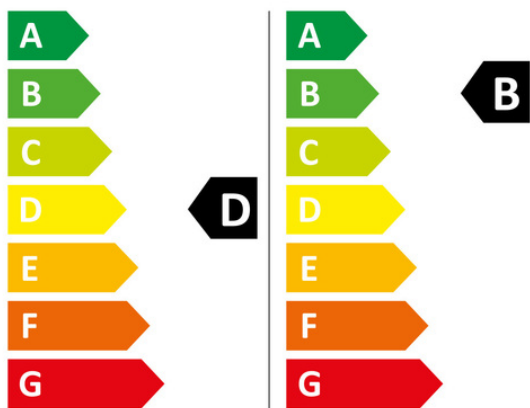

INDESIT

BDE 86435 9EWS EU

307 kWh/100⁺

55 kWh/100⁺

6,0 kg 8,0 kg

65 L 48 L

9:20 3:38

A B C D E F G

75 dB
A B C D

2019/2014